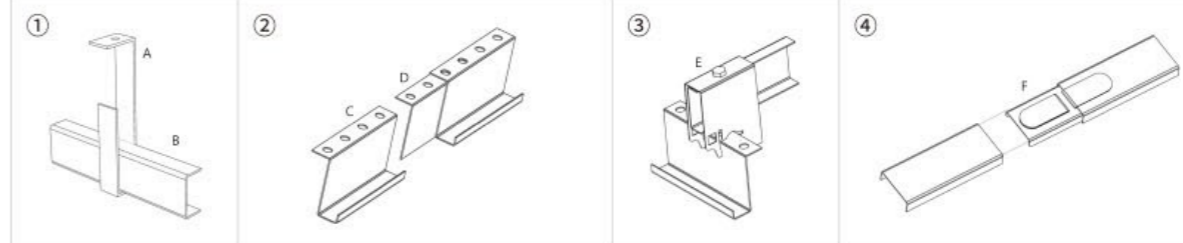

JMT-S4 HOOK-ON SYSTEM

勾搭式可定制系统

产品介绍 INTRODUCTION

JAYMINTON hook-on ceiling system belongs to the concealed frame ceiling system. The Z-shaped keel connector is used for one-way parallel installation, with high surface flatness and strong sealing. All plumbing and other facilities on the ground floor can be hidden. The plate shape can be customized, with high degree of design freedom. It is simple and fashionable, and it is the best-selling system of Jayminton.

杰明顿勾搭式天花系统，属于暗架天花系统。采用Z型龙骨连接件单向平行安装，板面平整度高，密封性强。可隐藏楼底的所有管道和其他设施。板型可定制，设计自由度高，简单且时尚，是杰明顿畅销款式。

产品尺寸 DIMENSIONS

PANEL SIZE / 面板尺寸
600X600, 600X1200, 600X1500mm (other size upon request)
(其它可根据图纸定制)

Guangzhou Exhibition Hall / 广州会展大厅

安装示意图 INSTALLATION DIAGRAM

- | | |
|-----------------------------------|-----------|
| (A) Secondary Hanging Bracket | (A) 主龙骨吊件 |
| (B) Secondary Carrier | (B) 主龙骨 |
| (C) Spring Carrier | (C) 勾搭式龙骨 |
| (D) Connection Bracket for MSC-03 | (D) 勾搭式接件 |
| (E) Main Hanging Bracket | (E) 勾搭式吊件 |
| (F) Connection Bracket for SSC-01 | (F) 主龙骨接件 |

Section Drawing / 正面节点图