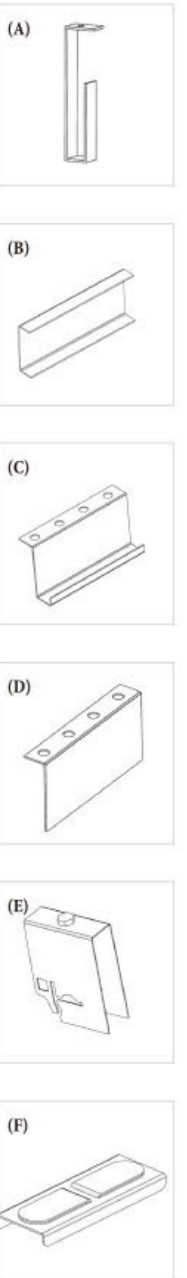

JMT-S4 HOOK-ON SYSTEM

勾搭式可定制系统

产品介绍 INTRODUCTION

JAYMINTON hook-on ceiling system belongs to the concealed frame ceiling system. The Z-shaped keel connector is used for one-way parallel installation, with high surface flatness and strong sealing. All plumbing and other facilities on the ground floor can be hidden. The plate shape can be customized, with high degree of design freedom. It is simple and fashionable, and it is the best-selling system of Jayminton.

杰明顿勾搭式天花系统，属于暗架天花系统。采用Z型龙骨连接件单向平行安装，板面平整度高，密封性强。可隐藏楼底的所有管道和其他设施。板型可定制，设计自由度高，简单且时尚，是杰明顿畅销款式。

产品尺寸 DIMENSIONS

PANEL SIZE / 面板尺寸
600X600, 600X1200, 600X1500mm (other size upon request)
(其它可根据图纸定制)

Guangzhou Exhibition Hall / 广州会展大厅

安装示意图 INSTALLATION DIAGRAM

- | | |
|-----------------------------------|-----------|
| (A) Secondary Hanging Bracket | (A) 主龙骨吊件 |
| (B) Secondary Carrier | (B) 主龙骨 |
| (C) Spring Carrier | (C) 勾搭式龙骨 |
| (D) Connection Bracket for MSC-03 | (D) 勾搭式接件 |
| (E) Main Hanging Bracket | (E) 勾搭式吊件 |
| (F) Connection Bracket for SSC-01 | (F) 主龙骨接件 |

Section Drawing / 正面节点图