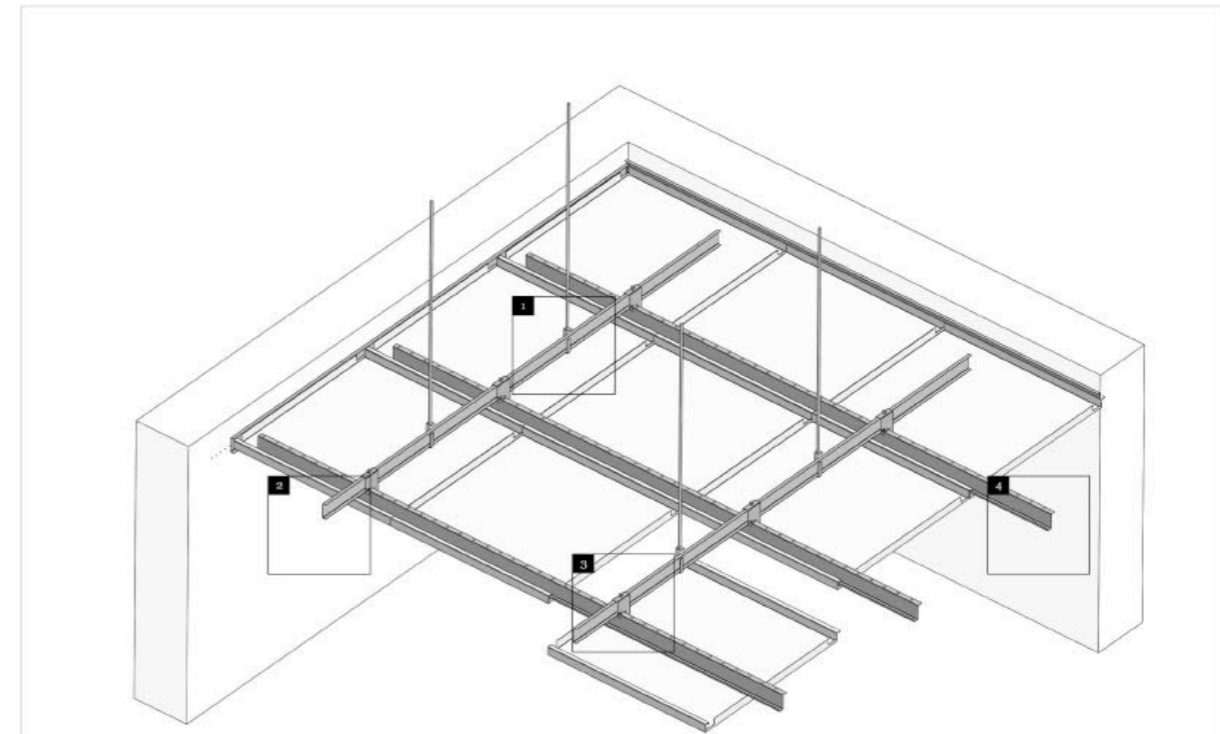

JMT-S4 HOOK-ON SYSTEM

勾搭式可定制系统

产品介绍 INTRODUCTION

JAYMINTON hook-on ceiling system belongs to the concealed frame ceiling system. The Z-shaped keel connector is used for one-way parallel installation, with high surface flatness and strong sealing. All plumbing and other facilities on the ground floor can be hidden. The plate shape can be customized, with high degree of design freedom. It is simple and fashionable, and it is the best-selling system of Jayminton.

杰明顿勾搭式天花系统，属于暗架天花系统。采用Z型龙骨连接件单向平行安装，板面平整度高，密封性强。可隐藏楼底的所有管道和其他设施。板型可定制，设计自由度高，简单且时尚，是杰明顿畅销款式。

产品尺寸 DIMENSIONS

PANEL SIZE / 面板尺寸
600X600, 600X1200, 600X1500mm (other size upon request)
(其它可根据图纸定制)

Guangzhou Exhibition Hall / 广州会展大厅

安装示意图 INSTALLATION DIAGRAM

- | | |
|-----------------------------------|-----------|
| (A) Secondary Hanging Bracket | (A) 主龙骨吊件 |
| (B) Secondary Carrier | (B) 主龙骨 |
| (C) Spring Carrier | (C) 勾搭式龙骨 |
| (D) Connection Bracket for MSC-03 | (D) 勾搭式接件 |
| (E) Main Hanging Bracket | (E) 勾搭式吊件 |
| (F) Connection Bracket for SSC-01 | (F) 主龙骨接件 |

Section Drawing / 正面节点图