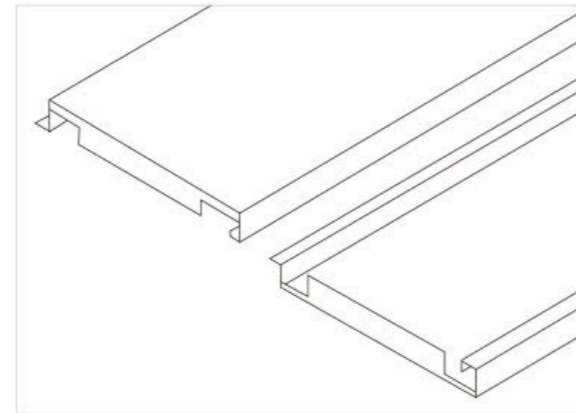

JMT-S4 HOOK-ON SYSTEM

勾搭式可定制系统

产品介绍 INTRODUCTION

JAYMINTON hook-on ceiling system belongs to the concealed frame ceiling system. The Z-shaped keel connector is used for one-way parallel installation, with high surface flatness and strong sealing. All plumbing and other facilities on the ground floor can be hidden. The plate shape can be customized, with high degree of design freedom. It is simple and fashionable, and it is the best-selling system of Jayminton.

杰明顿勾搭式天花系统，属于暗架天花系统。采用Z型龙骨连接件单向平行安装，板面平整度高，密封性强。可隐藏楼底的所有管道和其他设施。板型可定制，设计自由度高，简单且时尚，是杰明顿畅销款式。

产品尺寸 DIMENSIONS

PANEL SIZE / 面板尺寸
600X600, 600X1200, 600X1500mm (other size upon request)
(其它可根据图纸定制)

Guangzhou Exhibition Hall / 广州会展大厅