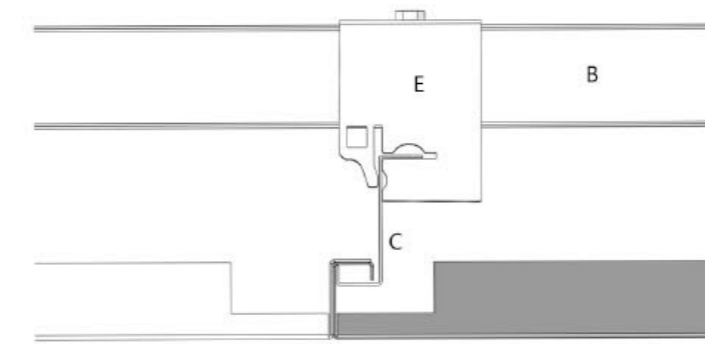

JMT-S4 HOOK-ON SYSTEM

勾搭式可定制系统

产品介绍 INTRODUCTION

JAYMINTON hook-on ceiling system belongs to the concealed frame ceiling system. The Z-shaped keel connector is used for one-way parallel installation, with high surface flatness and strong sealing. All plumbing and other facilities on the ground floor can be hidden. The plate shape can be customized, with high degree of design freedom. It is simple and fashionable, and it is the best-selling system of Jayminton.

杰明顿勾搭式天花系统，属于暗架天花系统。采用Z型龙骨连接件单向平行安装，板面平整度高，密封性强。可隐藏楼底的所有管道和其他设施。板型可定制，设计自由度高，简单且时尚，是杰明顿畅销款式。

产品尺寸 DIMENSIONS

PANEL SIZE / 面板尺寸
600X600, 600X1200, 600X1500mm (other size upon request)
(其它可根据图纸定制)

Guangzhou Exhibition Hall / 广州会展大厅

安装示意图 INSTALLATION DIAGRAM

- | | |
|-----------------------------------|-----------|
| (A) Secondary Hanging Bracket | (A) 主龙骨吊件 |
| (B) Secondary Carrier | (B) 主龙骨 |
| (C) Spring Carrier | (C) 勾搭式龙骨 |
| (D) Connection Bracket for MSC-03 | (D) 勾搭式接件 |
| (E) Main Hanging Bracket | (E) 勾搭式吊件 |
| (F) Connection Bracket for SSC-01 | (F) 主龙骨接件 |

Section Drawing / 正面节点图