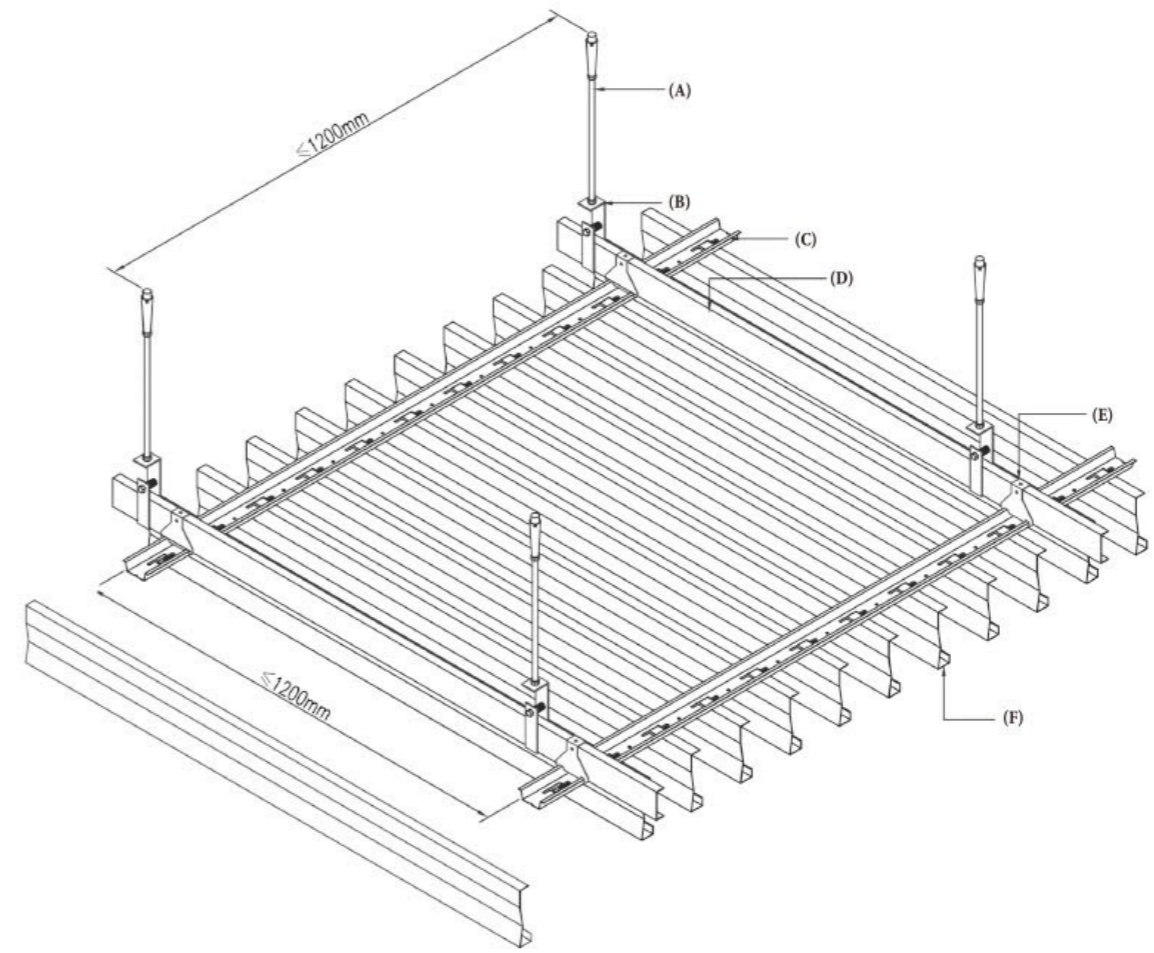

The JAYMINTON Q4 screen ceiling is an in-line hanging ceiling system. Due to its unique shape and style, it has been favored by many designers in recent years. It can also be seen from the horizontal node diagram of the system that the hanging piece ceiling is easy to install and completely disassemble, and the ceiling can be innovated and replaced at any time, providing unlimited design possibilities.

杰明顿Q4垂帘天花是直插式挂片天花系统，由于其独特的造型和风格，近年来深受很多设计师的青睐。从系统的横向节点图也可以看到，挂片天花易于安装和完全拆卸，随时进行天花的创新和更换，提供无限的设计可能性。

Zhaoqing East Railway Station / 肇庆东站

安装示意图 INSTALLATION DIAGRAM

- (A) M8镀锌吊杆
- (B) 轻钢主龙骨吊件
- (C) 异型垂帘龙骨
- (D) 38轻钢主龙骨
- (E) 异型垂帘龙骨吊件
- (F) B型垂帘天花