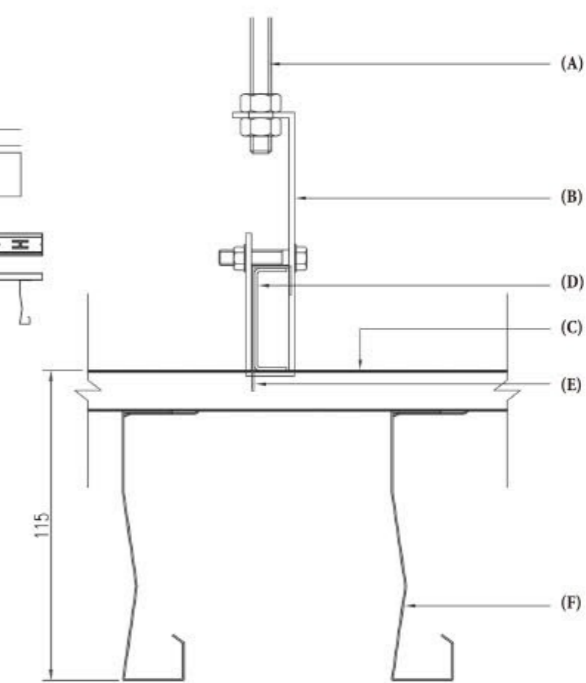

The JAYMINTON Q4 screen ceiling is an in-line hanging ceiling system. Due to its unique shape and style, it has been favored by many designers in recent years. It can also be seen from the horizontal node diagram of the system that the hanging piece ceiling is easy to install and completely disassemble, and the ceiling can be innovated and replaced at any time, providing unlimited design possibilities.

杰明顿Q4垂帘天花是直插式挂片天花系统，由于其独特的造型和风格，近年来深受很多设计师的青睐。从系统的横向节点图也可以看到，挂片天花易于安装和完全拆卸，随时进行天花的创新和更换，提供无限的设计可能性。

Zhaoqing East Railway Station / 肇庆东站

安装示意图 INSTALLATION DIAGRAM

- (A) M8镀锌吊杆
- (B) 轻钢主龙骨吊件
- (C) 异型垂帘龙骨
- (D) 38轻钢主龙骨
- (E) 异型垂帘龙骨吊件
- (F) B型垂帘天花

- (A) M8 galvanised spreader bar
- (B) Light steel main keel hangers
- (C) Profiled drapery keel
- (D) 38 light steel main keel
- (E) Profile drape keel pendant
- (F) Type B drapery ceiling

Section Drawing / 正面节点图