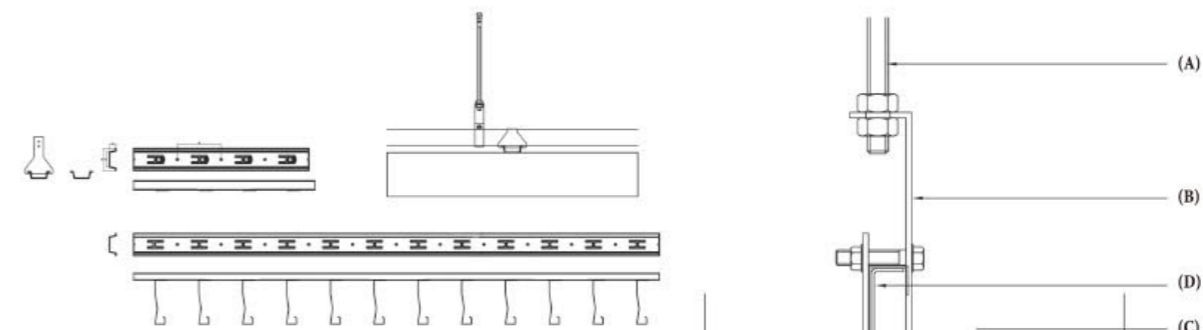

The JAYMINTON Q4 screen ceiling is an in-line hanging ceiling system. Due to its unique shape and style, it has been favored by many designers in recent years. It can also be seen from the horizontal node diagram of the system that the hanging piece ceiling is easy to install and completely disassemble, and the ceiling can be innovated and replaced at any time, providing unlimited design possibilities.

杰明顿Q4垂帘天花是直插式挂片天花系统，由于其独特的造型和风格，近年来深受很多设计师的青睐。从系统的横向节点图也可以看到，挂片天花易于安装和完全拆卸，随时进行天花的创新和更换，提供无限的设计可能性。

Zhaoqing East Railway Station / 肇庆东站

安装示意图 INSTALLATION DIAGRAM

- (A) M8镀锌吊杆
- (B) 轻钢主龙骨吊件
- (C) 异型垂帘龙骨
- (D) 38轻钢主龙骨
- (E) 异型垂帘龙骨吊件
- (F) B型垂帘天花