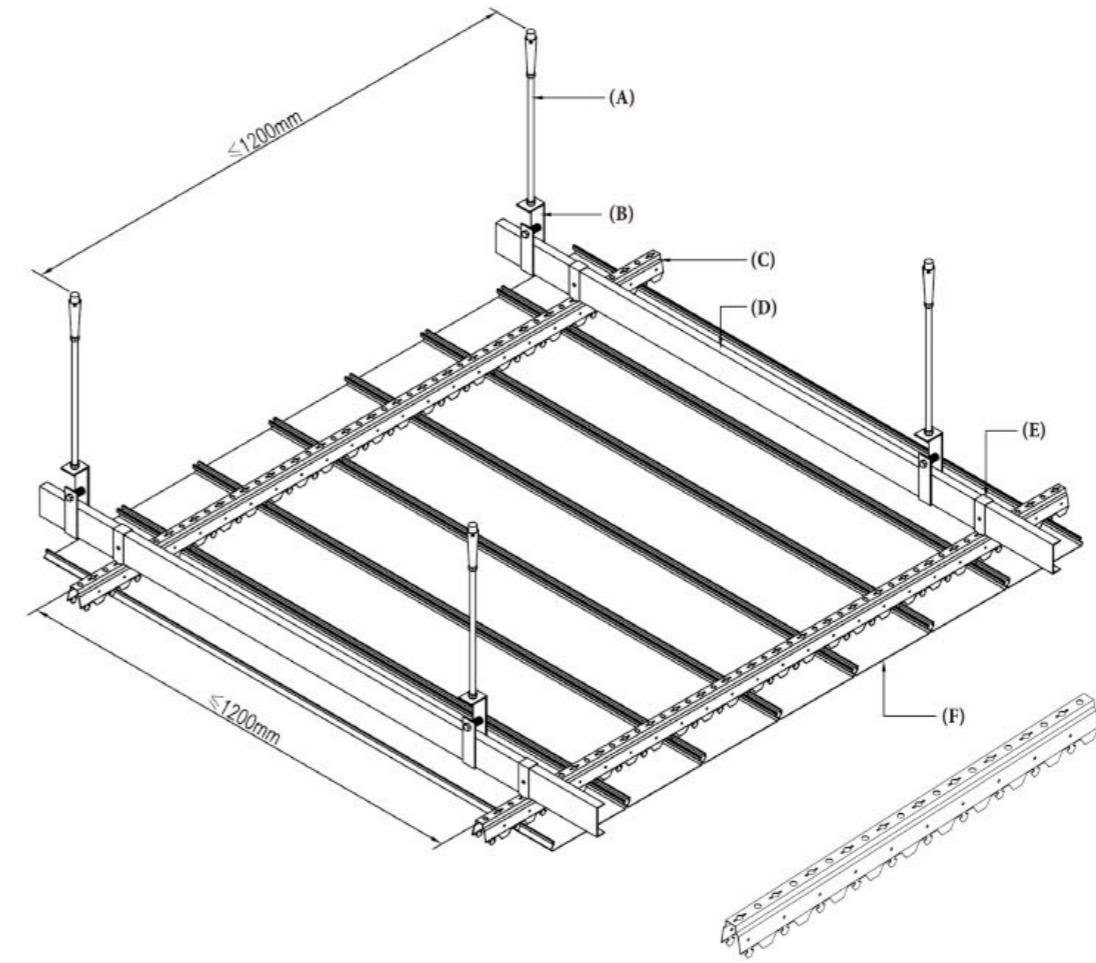

The JAYMINTON C-plank strip ceiling is one of the common styles of the strip ceiling system. Professional product knowledge and leading craftsmanship make our C-plank strip ceiling not only have rich visual effects but also can be installed and matched flexibly. It has been chosen and recognized by users all over the world.

杰明顿C型条扣天花是常见的条扣天花系统款式之一。专业的产品知识以及领先的工艺生产水平使得我们的C型条扣天花不仅拥有丰富的视觉效果，而且还可以灵活地安装和搭配。它得到了全球用户的选择和认可。

常用规格 DIMENSIONS

Width / 宽度 : 150mm、200mm、300mm
Remark: Non-standard sizes can be customized
备注: 可定制非常规尺寸

■ Zhengzhou East Railway Station / 郑州东站

安装示意图 INSTALLATION DIAGRAM

- (A) M8镀锌吊杆
 - (B) 轻钢主龙骨吊件
 - (C) 50间距条板龙骨
 - (D) 38轻钢主龙骨
 - (E) 条扣吊件
 - (F) C型斜角条扣天花
- (A) M8 galvanised spreader bar
 - (B) Light steel main keel hangers
 - (C) 50 spaced slatted keel
 - (D) 38 light steel main keel
 - (E) Strip fastening hangers
 - (F) C-shaped bevelled strip ceiling

Section Drawing / 正面节点图