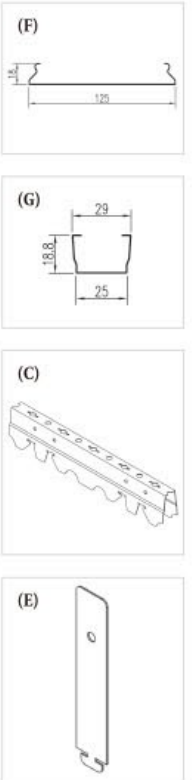

安装示意图 INSTALLATION DIAGRAM