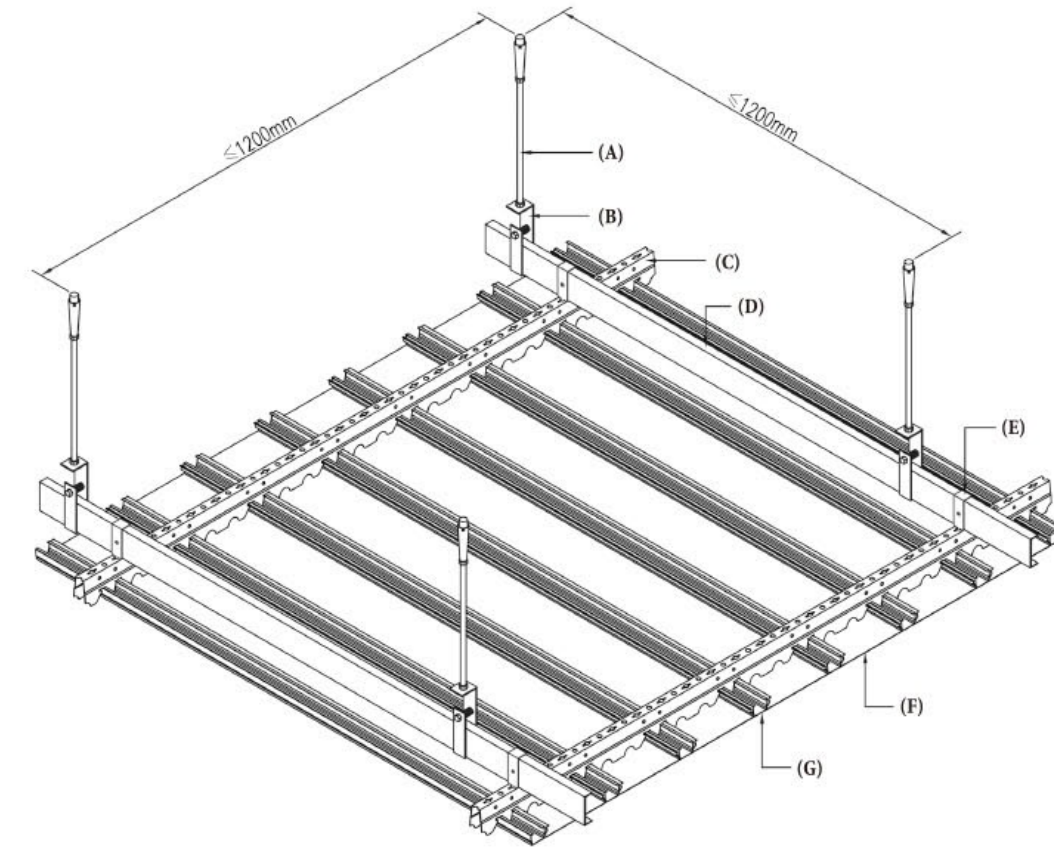

安装示意图 INSTALLATION DIAGRAM