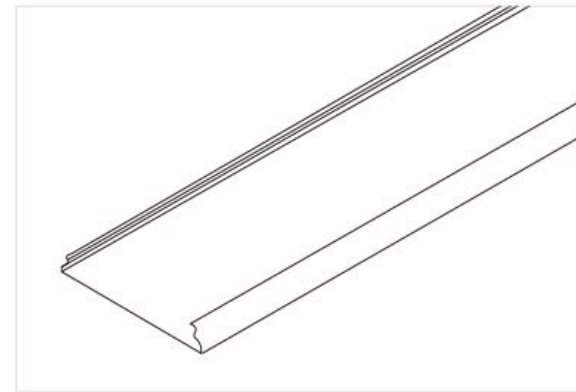

JMT-P4.2 R-PLANK STRIP SYSTEM

R型条扣天花

产品介绍 INTRODUCTION

The JAYMINTON R-plank strip ceiling is a product with rich changes in modern architectural decoration. It is equipped with a variety of colors and can be assembled at will. The product is composed of a 125mm flat plate and 25mm edge strip and an R-plank with various widths can be inlaid on the same keel. It creates a layered, stylish, and elegant space.

杰明顿R型条扣天花是现代建筑装饰变化丰富的产品，配备多种颜色可随意拼装。产品由125mm平板和25mm镶边条组成，多种宽度的条扣可镶嵌在同一龙骨上。营造层次分明，时尚优雅的空间。