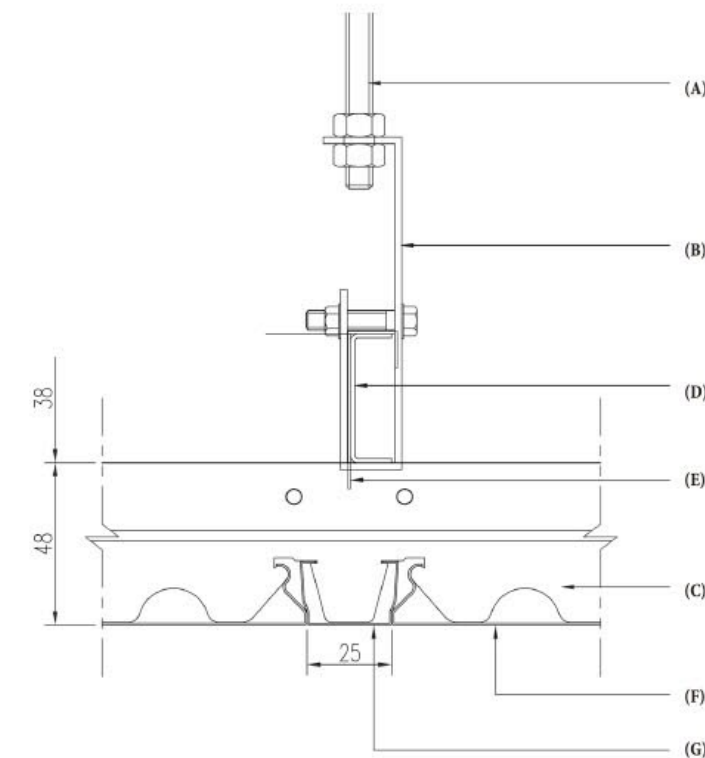

### 产品介绍 INTRODUCTION

The JAYMINTON R-plank strip ceiling is a product with rich changes in modern architectural decoration. It is equipped with a variety of colors and can be assembled at will. The product is composed of a 125mm flat plate and 25mm edge strip and an R-plank with various widths can be inlaid on the same keel. It creates a layered, stylish, and elegant space.

杰明顿R型条扣天花是现代建筑装饰变化丰富的产品，配备多种颜色可随意拼装。产品由125mm平板和25mm镶边条组成，多种宽度的条扣可镶嵌在同一龙骨上。营造层次分明，时尚优雅的空间。

### 安装示意图 INSTALLATION DIAGRAM

- (A) M8镀锌吊杆
  - (B) 轻钢主龙骨吊件
  - (C) 125面R扣带镶条龙骨
  - (D) 38轻钢主龙骨
  - (E) 条扣吊件
  - (F) 125面R扣天花
  - (G) R型条扣镶条
- (A) M8 galvanised spreader bars
  - (B) Light steel main keel hangers
  - (C) 125 face R-buckle keel with studs
  - (D) 38 light steel main keel
  - (E) Strip fastening pendant
  - (F) 125-sided R-buckle ceiling
  - (G) R-bar studs