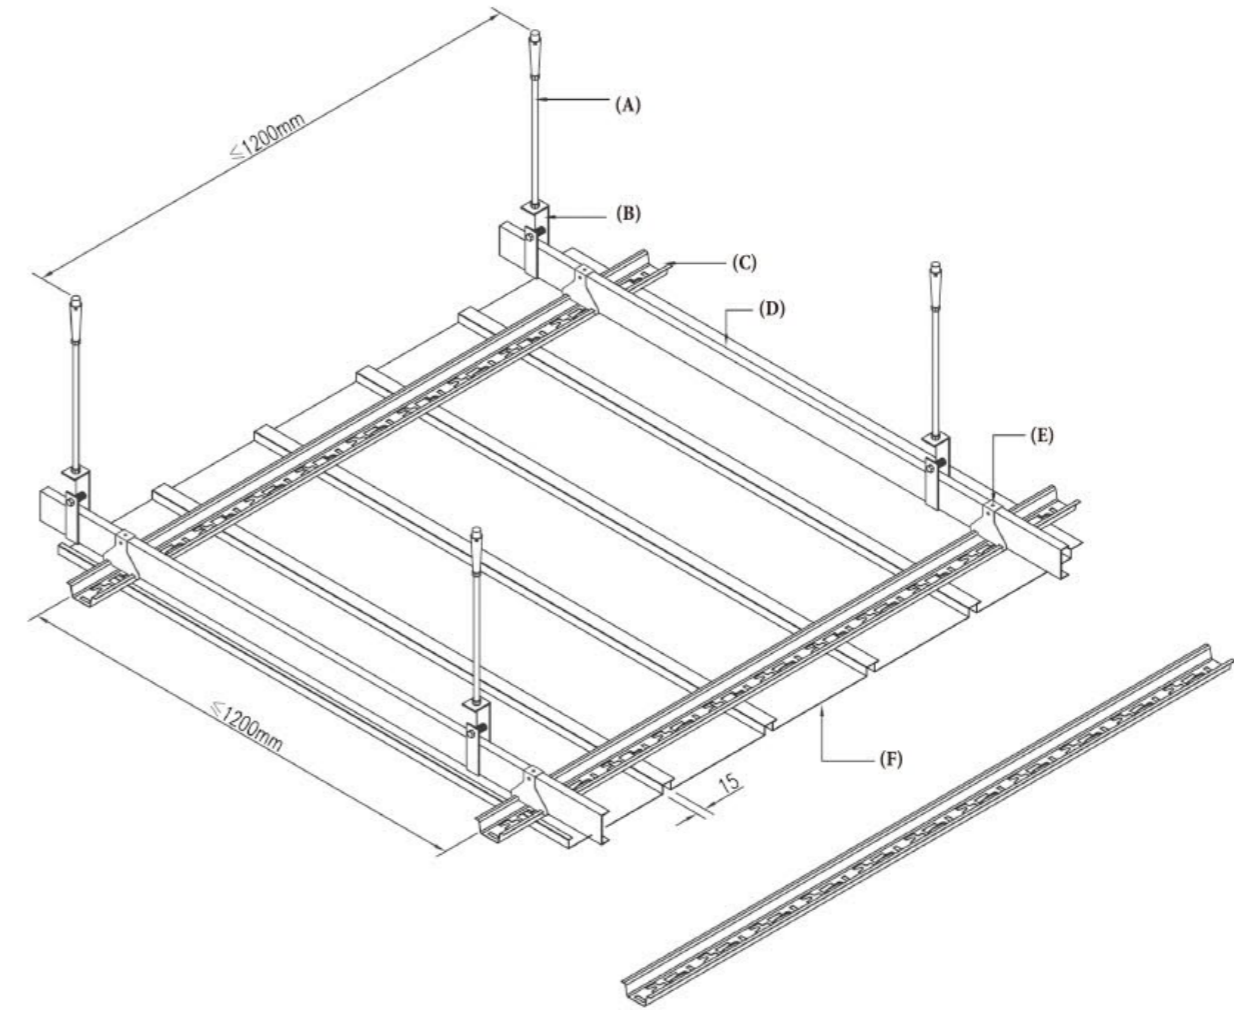

安装示意图 INSTALLATION DIAGRAM